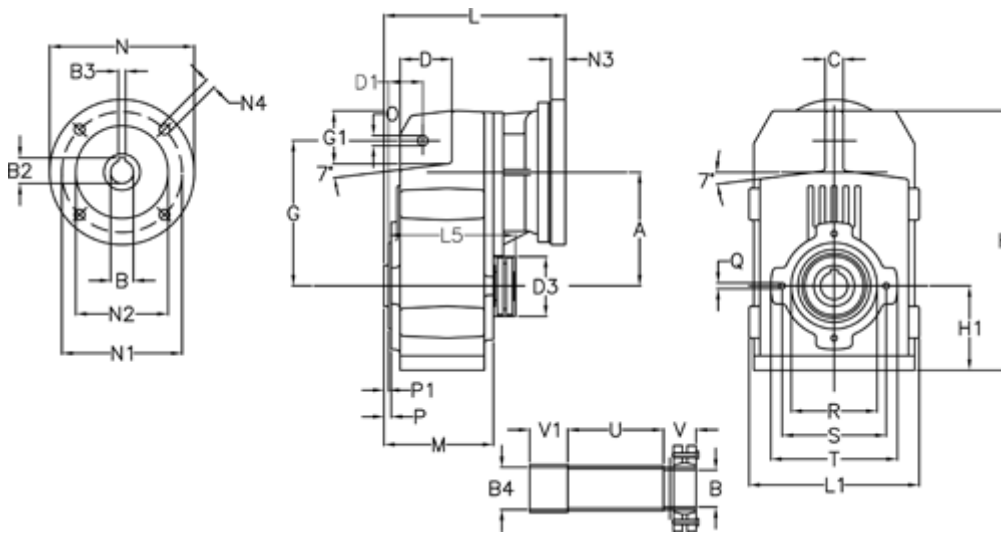

Article number: 29560516565230

Description: Shaft mounted gear
A513S-165,6-P80B5

Measures

A = 211.30	D1 = 65.0	I5 = 222.0	P1 = 4.5	V1 = 50
B = 52	d3 = 120	M = 163.0	Q = M12x19	
B1 = 19	G = 278	N = 200	R = 180	
B2 = 21.8	G1 = 105.5	N1 = 165	S = 215	
B3 = 6	H = 479.0	N2 = 130	T = 250	
B4 = 54	H1 = 144.0	N4 = M10x20	Tightening torque N m = 14.5	
C = 20	L = 287.5	O = 22	U = 91.0	
D = 93.5	L1 = 273	P = 8.5	V = 62	